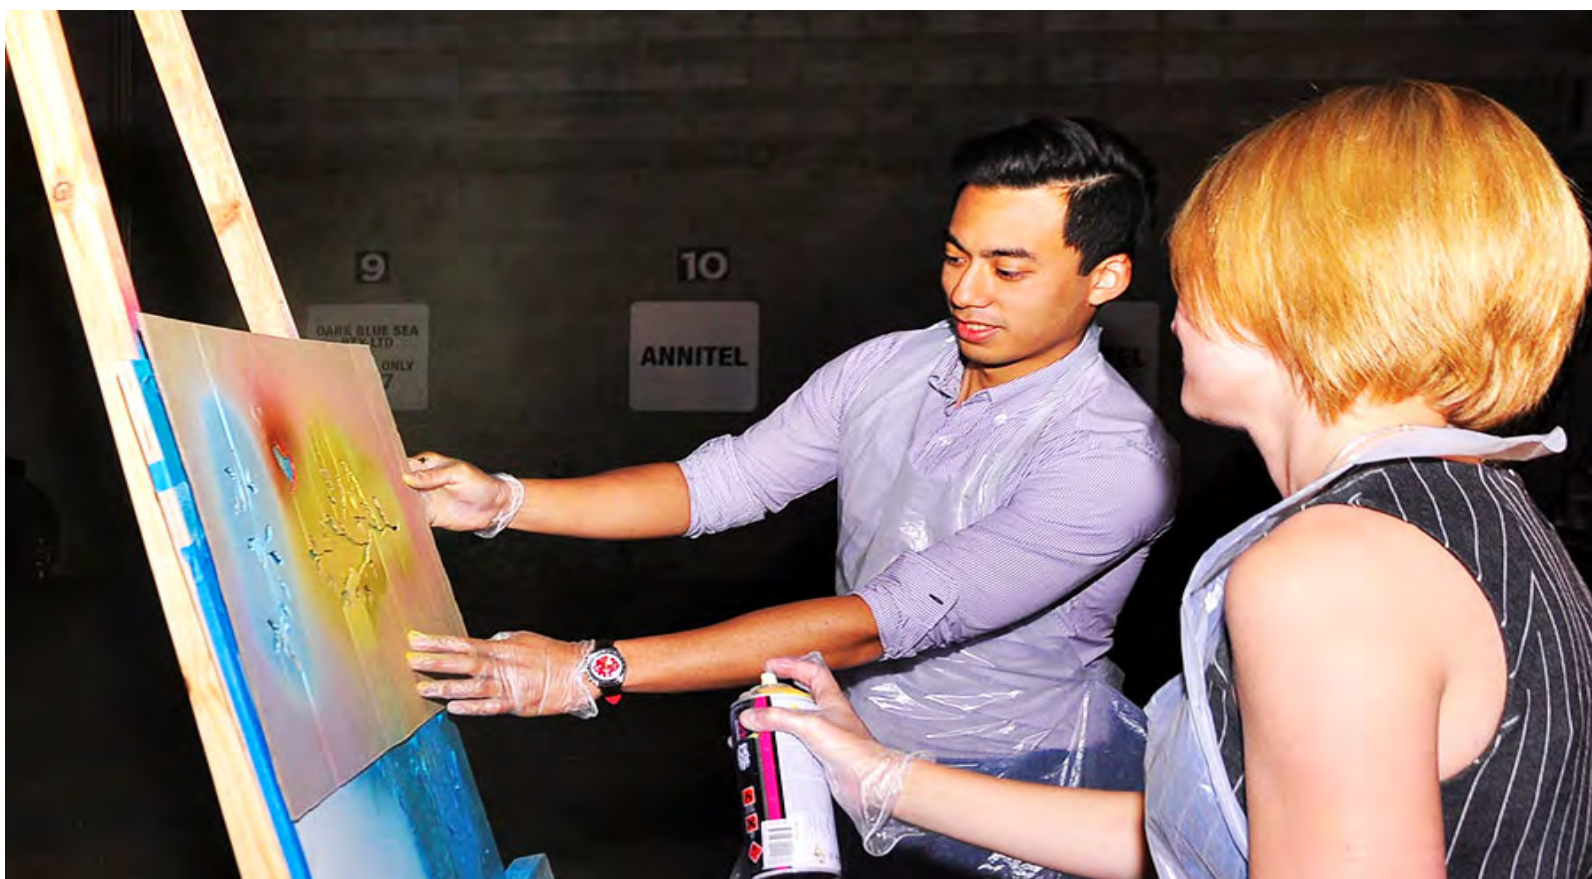

GRAFFITI ART WORKSHOP

BANANALIFE
it's appealing

Working with our local team of artists, you will create meaningful graffiti-style artworks based on your company values or key messages. Firstly you'll be guided through a skills session where you will practice graffiti techniques. From here, you will brainstorm and create a design with the help of our local professional artists. Once the outline is ready, the real fun begins!