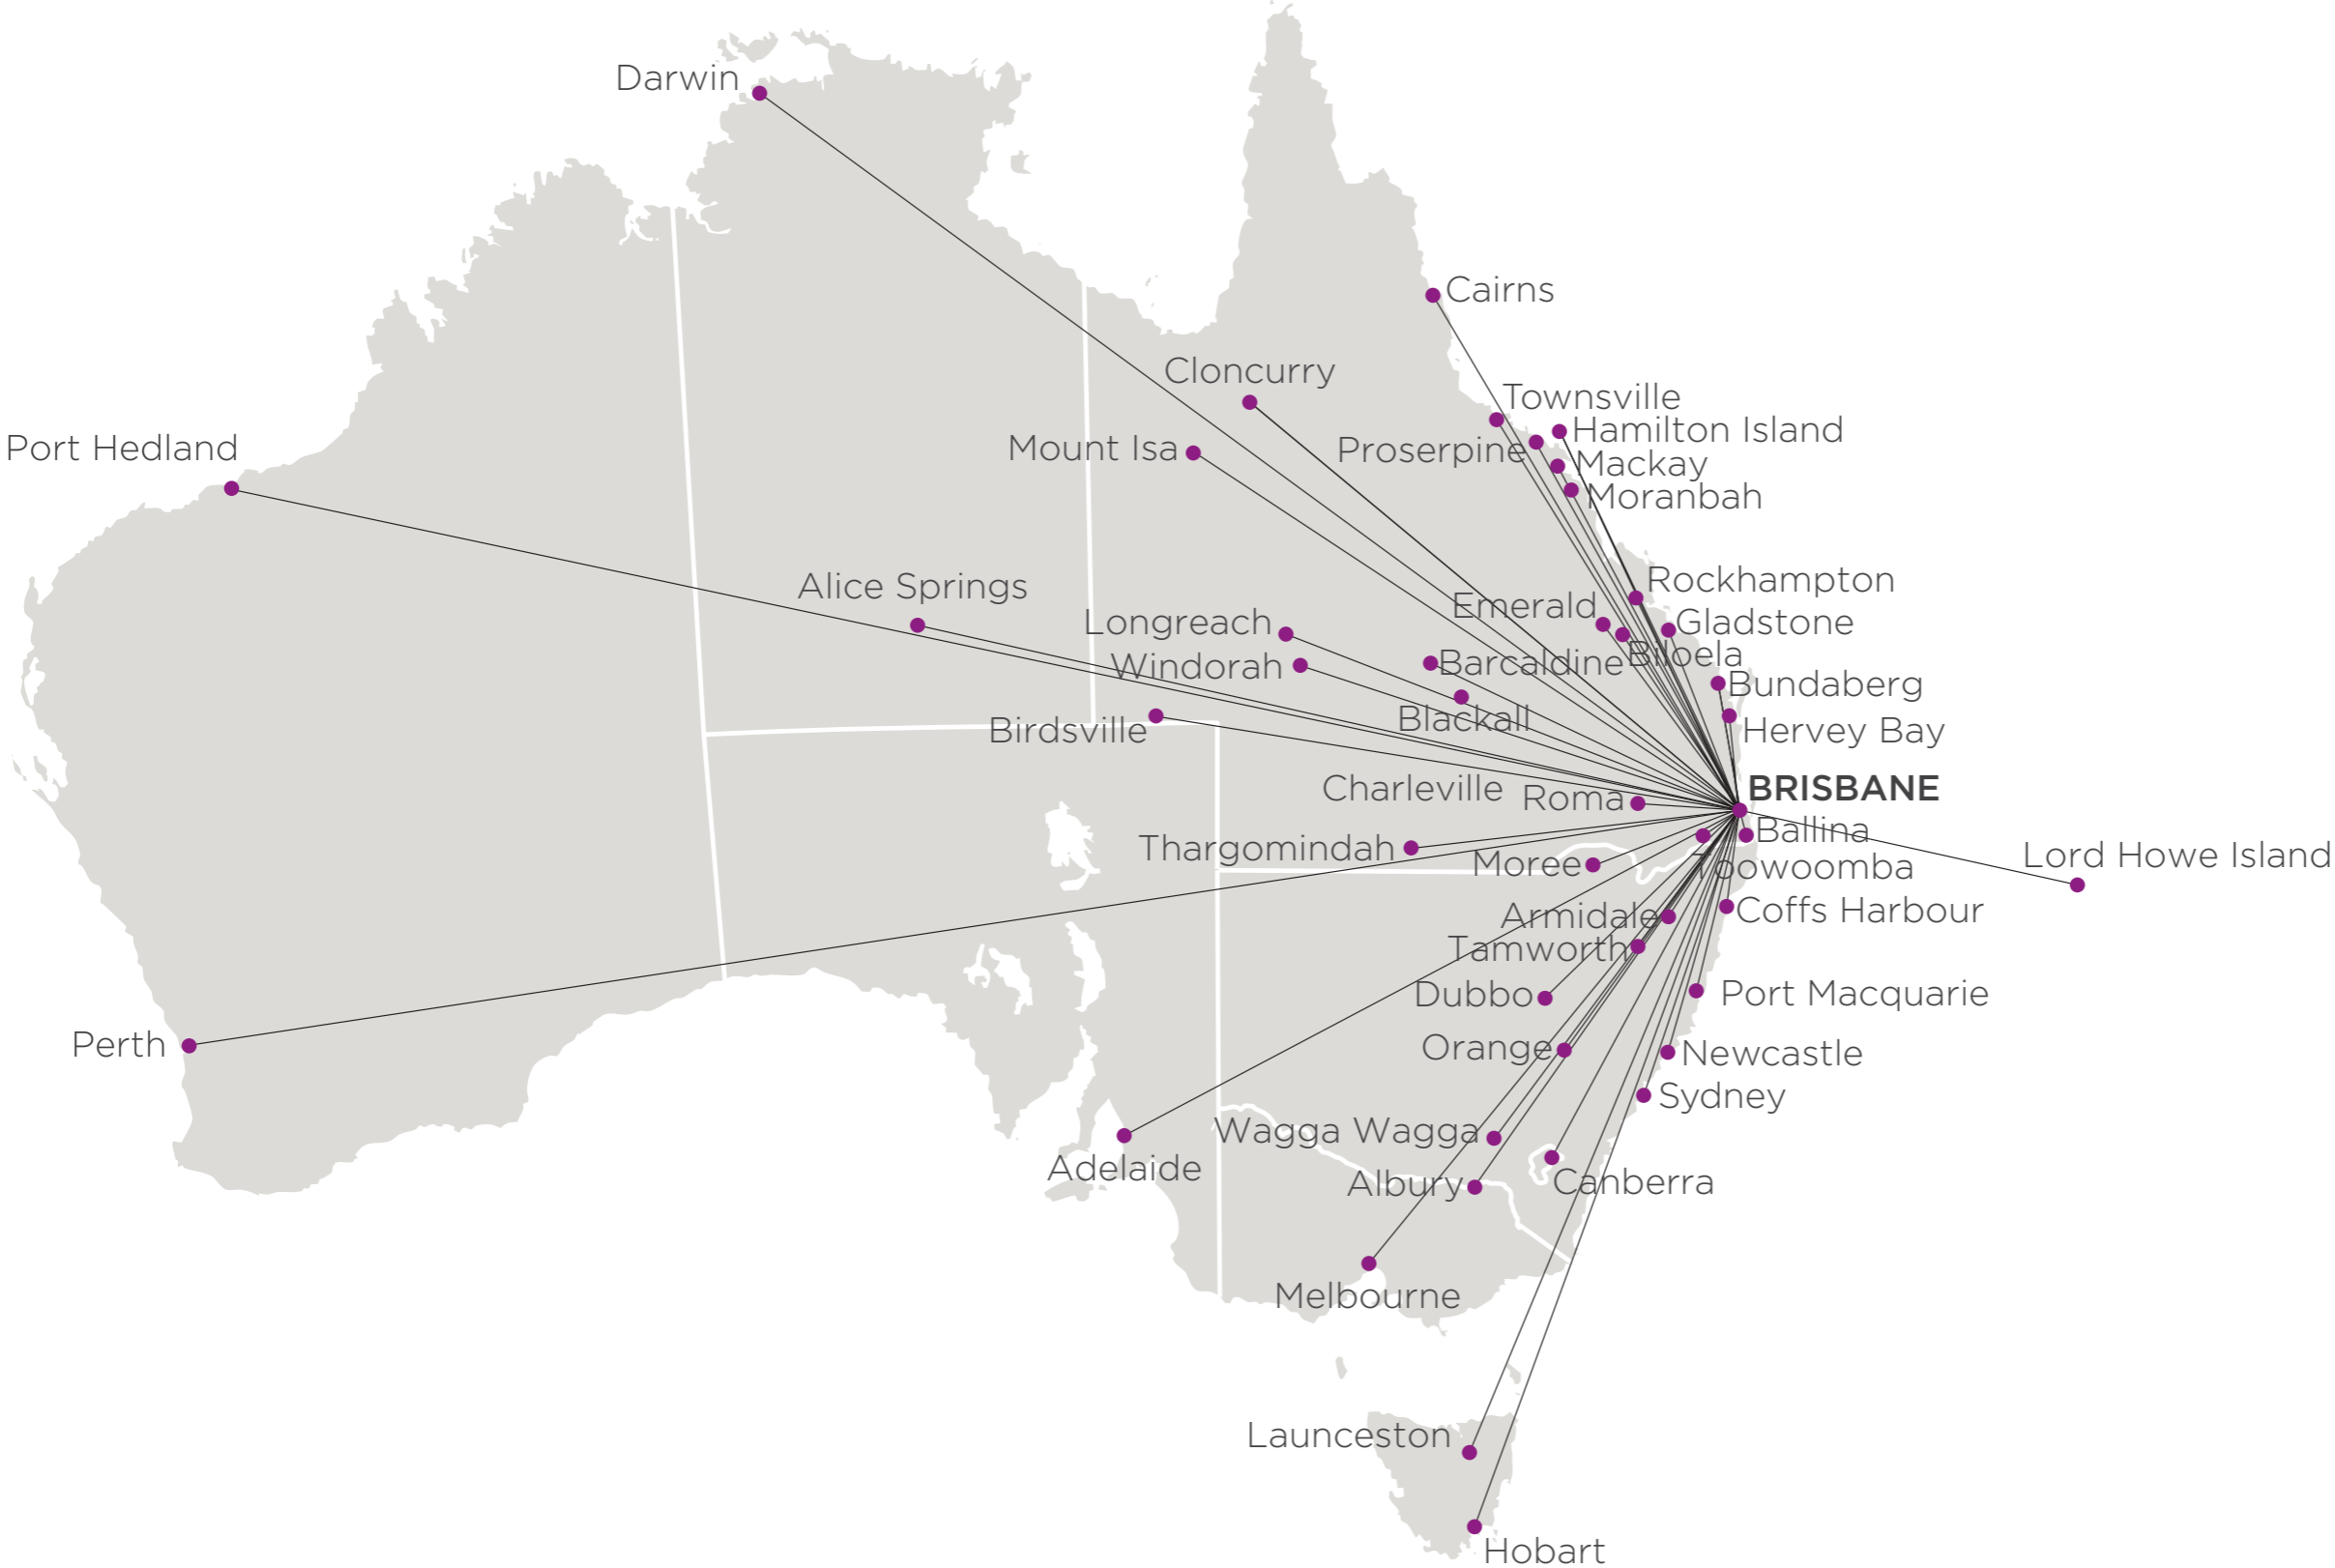

# 45 Domestic Destinations from Brisbane Airport

  
BNE - MEL  
**36**  
FLIGHTS PER DAY

  
BNE - SYD  
**50**  
FLIGHTS PER DAY